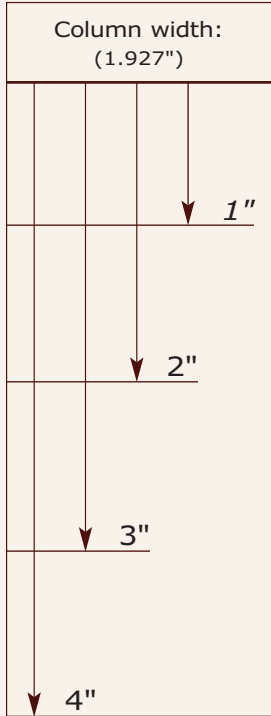

AD SIZING / PRICING

Display Ad Sizes

5" - 12" call for pricing

ADS ARE DISPLAYED
under appropriate
categories within the
classified pages of
Woodshop News.

SIZE (1 Col. = 1.927")	Price
1 Col. x 1" =	\$130
1 Col. x 2" =	\$190
1 Col. x 3" =	\$260
1 Col. x 4" =	\$335