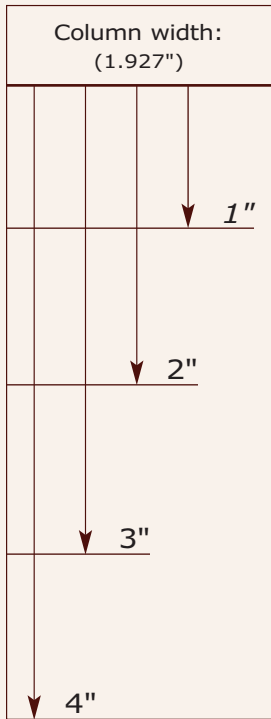

## AD SIZING / PRICING

### Display Ad Sizes

**Make your ad stand out with COLOR**

5" - 12" call for pricing

**ADS ARE DISPLAYED** under appropriate categories within the classified pages of Woodshop News.

## WORD ADS

(10 word minimum)

Word & display ads are listed alphabetically under appropriate categories.